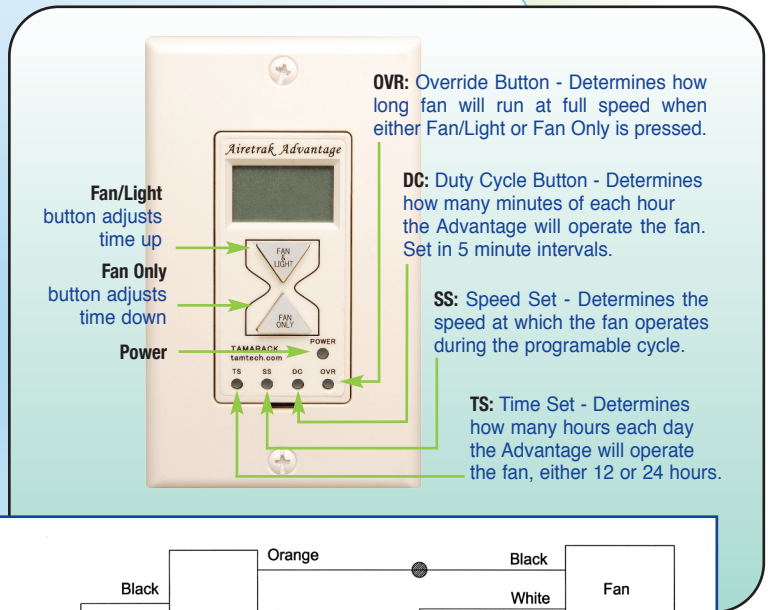

Dimensions

Mounting Flange .....4 1/8" x 1 3/4"

Housing .....2 3/4" x 1 3/4" x 1 5/8"

Some ventilation equipment should not be used with a solid state speed control. Please check with the manufacturer.