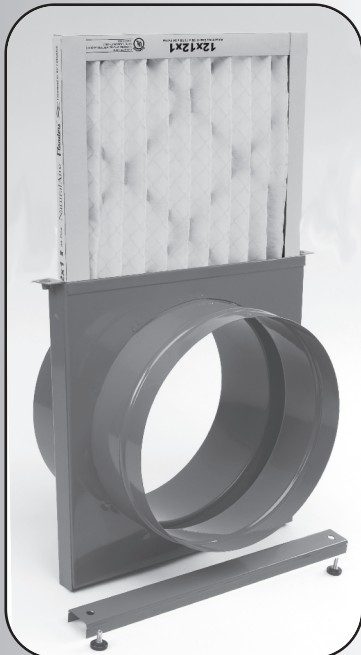

# INFINITY FILTER BOX

## FILTER INSTALLATION GUIDE

**1.**  
Undo the two knobs at the top of the Filter Box and remove the cover, then remove the old air filter.

**2.**  
Insert the new air filter.

**3.**  
Replace the cover and tighten the knobs