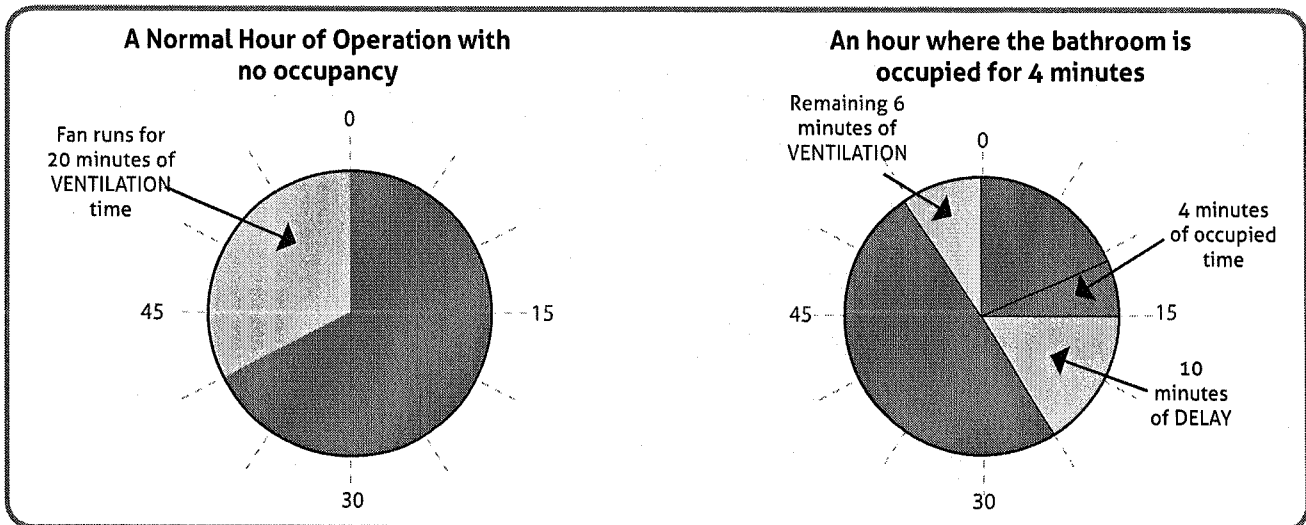

Any manual fan operation and DELAY operation will be subtracted from the pre-set VENTILATION time for that hour. If manual fan operation and DELAY operation exceed pre-set VENTILATION time, the excess time will be subtracted from the next hour's total VENTILATION time.

Example

If the VENTILATION dial is set to 20 minutes/hour, the microprocessor will subtract 20 minutes from 60 minutes and determines that the SmartExhaust™ needs to come on 40 minutes into the hour and run for the remaining 20 minutes of that hour.

If the DELAY dial is set to 10 minutes and the light/fan switch is manually turned on for 4 minutes, the microprocessor will keep track of the 4 minutes of use. When the switch is turned off after the 4 minutes, the microprocessor will continue to run the fan for the 10 minutes of DELAY setting adding up to a total of 14 minutes. The 14 minutes will be subtracted from the total required 20 minutes of VENTILATION time. 54 minutes into the hour, the fan will turn on and run for the 6 minutes needed to complete the required ventilation. See the diagram below for more details.

Part No:	Description:
SE1-W	SmartExhaust™ Toggle - White
SED-S	SmartExhaust™ Decora White & Ivory Rockers Included
DEC-BL	Black Decora Rocker
DEC-BR	Brown Decora Rocker
DEC-A	Almond Decora Rocker