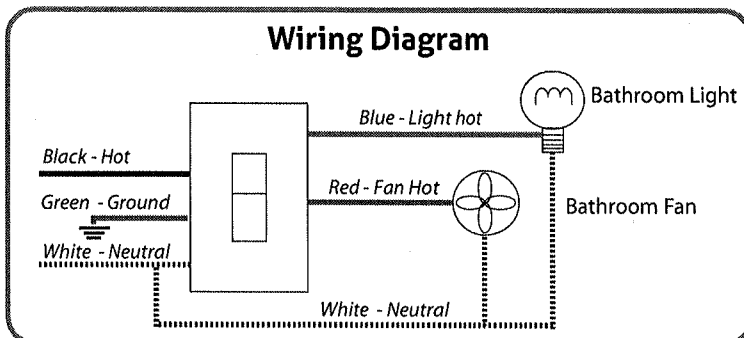

Any manual fan operation and DELAY operation will be subtracted from the pre-set VENTILATION time for that hour. If manual fan operation and DELAY operation exceed pre-set VENTILATION time, the excess time will be subtracted from the next hour's total VENTILATION time.

Example

If the VENTILATION dial is set to 20 minutes/hour, the microprocessor will subtract 20 minutes from 60 minutes and determines that the SmartExhaust™ needs to come on 40 minutes into the hour and run for the remaining 20 minutes of that hour.

If the DELAY dial is set to 10 minutes and the light/fan switch is manually turned on for 4 minutes, the microprocessor will keep track of the 4 minutes of use. When the switch is turned off after the 4 minutes, the microprocessor will continue to run the fan for the 10 minutes of DELAY setting adding up to a total of 14 minutes. The 14 minutes will be subtracted from the total required 20 minutes of VENTILATION time. 54 minutes into the hour, the fan will turn on and run for the 6 minutes needed to complete the required ventilation. See the diagram below for more details.

Part No:	Description:
SE1-W	SmartExhaust™ Toggle - White
SED-S	SmartExhaust™ Decora White & Ivory Rockers Included
DEC-BL	Black Decora Rocker
DEC-BR	Brown Decora Rocker
DEC-A	Almond Decora Rocker