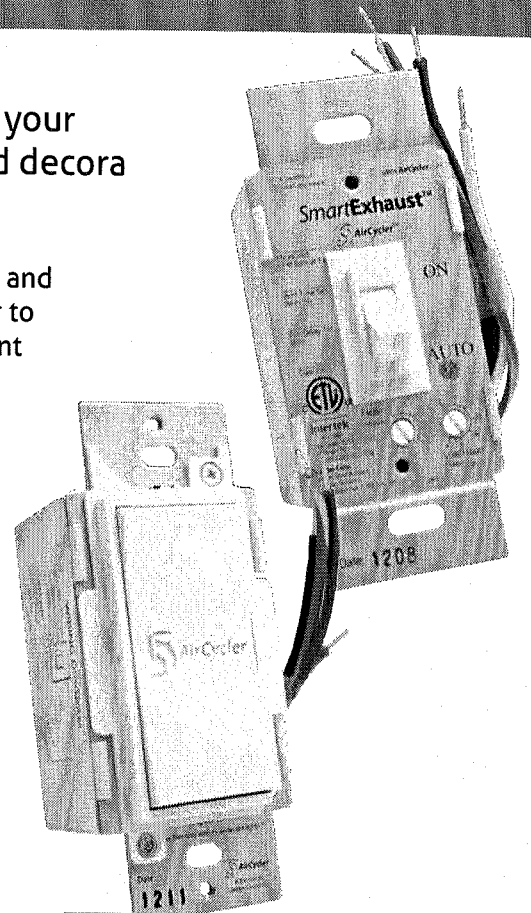

The SmartExhaust™ is so smart that if you don't want or need to run after use, you can cancel it with no programming required. (See the reverse side for instructions on how to cancel the DELAY).

Since the SmartExhaust™ replaces an existing switch, there are no additional labor costs required for installation. Simple and economical fan and light operation is provided by one switch!

Features & Benefits

- Earn LEED and ENERGY STAR points for enhanced exhaust ventilation*
- Make standard bath fans ASHRAE 62.2 compliant*
- Replaces both fan and light switches for one easy operation
- Microprocessor technology provides precise ventilation times
- Programmable DELAY and VENTILATION settings
- Excess manual and/or delay operation is subtracted from the next hour's programmed ventilation time
- Works with ALL incandescent, CFL, fluorescent and LED lights
- Optional light and fan time out after 60 minutes (Decora version only)

*When used with ASHRAE 62.2 compliant fans

This product may be protected by one or more of the following patents and patents pending:
8185244, 7258280, 6431268, 881806, 547017,
Canada 2245135

Light:
450 Watts @ 120VAC
(Blue Wire)

Fan:
150 Watts @ 120VAC
(Red Wire)

Operation:
120 VAC 60hz ± 10%

2.5" minimum wall box
recommended

Cover plate not included

Use any standard switch
plate