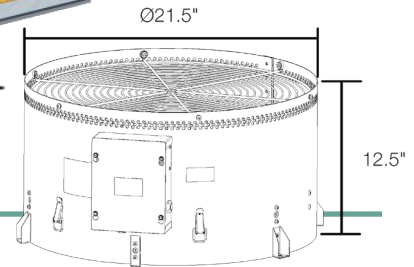

DUCTLESS

HV2800 "KAZE" WHOLE HOUSE FAN

Cools 2-story homes up to 3,400 Sq ft
Cools 1-story homes up to 2,400 sq ft

FEATURES

- Powerful ECM motors quickly circulate up to 2800 CFM*
Cools & ventilates the entire home using fresh outside air
- Unique drop-down damper closes and seals to the attic space when not in use
- Brushed aluminum fan components with white, powder-coated damper
- Controlled by 10-speed wall switch with 12-hour timer (included with purchase) or optional remote
- Fits 16" - 24" on-center joists
No joist-cutting required
- 3-year parts limited warranty
10-year fan motor assembly warranty

SPECS

AIRFLOW (CFM): HIGH SPEED 2800 LOW 1026

ELECTRICAL: 115/120 VAC, 60HZ, 2 AMPS

POWER USAGE (WATTS): HIGH SPEED 170 W LOW 11 W

DOORS INSULATION VALUE: R5

SOUND LEVEL (DBA): 41 - 62 @ 1m

OVERALL DIMENSIONS: 22 1/4" x 27 1/4" x 25 1/4"

ROUGH OPENING: 14 1/2" x 22 1/2"

MOUNTING FLANGE DIMENSIONS: 14 1/4" x 1 1/2"

WEIGHT: UNIT 32 lbs SHIPPING 38 lbs

ATTIC VENTILATION: Required 3.6 SQ FT NET FREE AREA Recommended 5.5 SQ FT NET FREE AREA

PURCHASE INCLUDES: (1) KAZE, (1) DIGITAL TOUCH CONTROLLER