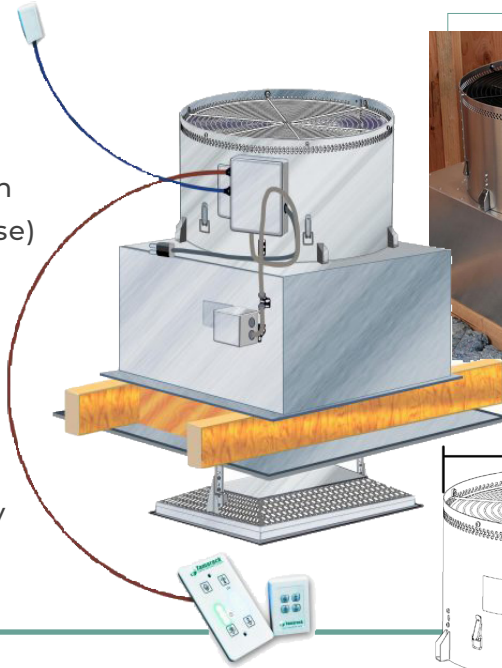

DUCTLESS

HV2800 "KAZE" WHOLE HOUSE FAN

Cools 2-story homes up to 3,400 Sq ft
Cools 1-story homes up to 2,400 sq ft

FEATURES

- Powerful ECM motors quickly circulate up to 2800 CFM*
Cools & ventilates the entire home using fresh outside air
- Unique drop-down damper closes and seals to the attic space when not in use
- Brushed aluminum fan components with white, powder-coated damper
- Controlled by 10-speed wall switch with 12-hour timer (included with purchase) or optional remote
- Fits 16" - 24" on-center joists
No joist-cutting required
- 3-year parts limited warranty
10-year fan motor assembly warranty

SPECS

AIRFLOW (CFM): HIGH SPEED 2800 LOW 1026

ELECTRICAL: 115/120 VAC, 60HZ, 2 AMPS

POWER USAGE (WATTS): HIGH SPEED 170 W LOW 11 W

DOORS INSULATION VALUE: R5

SOUND LEVEL (DBA): 41 - 62 @ 1m

OVERALL DIMENSIONS: 22 1/4" x 27 1/4" x 25 1/4"

ROUGH OPENING: 14 1/2" x 22 1/2"

MOUNTING FLANGE DIMENSIONS: 14 1/4" x 1 1/2"

WEIGHT: UNIT 32 lbs SHIPPING 38 lbs

ATTIC VENTILATION: Required 3.6 SQ FT NET FREE AREA Recommended 5.5 SQ FT NET FREE AREA

PURCHASE INCLUDES: (1) KAZE, (1) DIGITAL TOUCH CONTROLLER