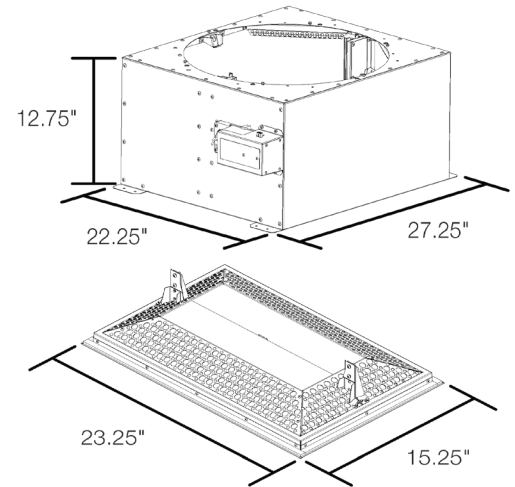

SPECS

AIRFLOW (CFM): HIGH SPEED 2800 LOW 1026

ELECTRICAL: 115/120 VAC, 60HZ, 2 AMPS

POWER USAGE (WATTS): HIGH SPEED 170 W LOW 11 W

DOORS INSULATION VALUE: R5

SOUND LEVEL (DBA): 41 - 62 @ 1m

OVERALL DIMENSIONS: 22 1/4" x 27 1/4" x 25 1/4"

ROUGH OPENING: 14 1/2" x 22 1/2"

MOUNTING FLANGE DIMENSIONS: 14 1/4" x 1 1/2"

WEIGHT: UNIT 32 lbs SHIPPING 38 lbs

ATTIC VENTILATION: Required 3.6 SQ FT NET FREE AREA Recommended 5.5 SQ FT NET FREE AREA

PURCHASE INCLUDES: (1) KAZE, (1) DIGITAL TOUCH CONTROLLER

OPTIONAL ACCESSORIES: Remote RC-DCT-KIT