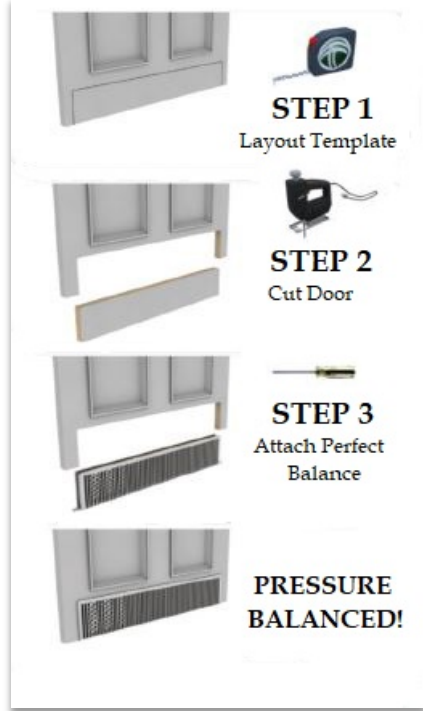

Perfect Balance

In-Door Return Air Pathway (R.A.P.)

In – Door Return Air Pathway (R.A.P.)

The R.A.P. is the inexpensive alternative to costly jump ducts or dedicated room fresh air returns.

Outside Dimensions Specifications

Product Length:	27 1/4"
Grille Length:	25"
Height:	4 3/4"
Depth:	1 5/8"
Color:	White

- Eliminates pressure imbalances
- Allows HVAC systems to run more efficiently and reduce energy consumption.
- Inexpensive, easy to install, no moving parts
- Internal noise and light diminishing baffle.
- Durable, high impact ABS plastic.
- Made in the USA.
- Improved bathroom fan performance.